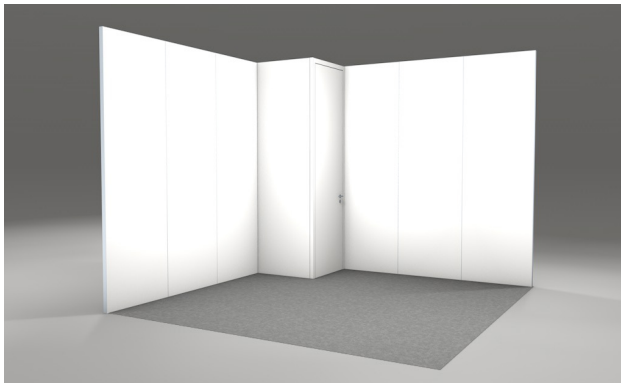

CHRITTO

BOOTH IN A BOX

CORNER BOOTH

Rental cost: \$4,750 (net)
Purchase cost: \$6,946

CORNER 9 sqm

- 3 x 3 m floor space
- Wall height 3 m
- 1 sqm compartment (lockable)
- Carpet (color of choice)
- Spotlights
- Graphics
- Rent including assembly, plus shipping
- Purchase opt. assembly, plus shipping

Rental cost: \$5,320 (net)
Purchase cost: \$8,530

CORNER 16 sqm

- 4 x 4 m floor space
- Wall height 3 m
- 1 sqm compartment (lockable)
- Carpet (color of choice)
- Spotlights
- Graphics
- Rent including assembly, plus shipping
- Purchase opt. assembly, plus shipping

Rental cost: \$5,640 (net)
Purchase cost: \$9,357

CORNER 18 sqm

- 6 x 3 m floor space
- Wall height 3 m
- 1 sqm compartment (lockable)
- Carpet (color of choice)
- Spotlights
- Graphics
- Rent including assembly, plus shipping
- Purchase opt. assembly, plus shipping

Rental cost: \$5,670 (net)

Purchase cost: \$9,384

CORNER 20 sqm

- 5 x 4 m floor space
- Wall height 3 m
- 1 sqm compartment (lockable)
- Carpet (color of choice)
- Spotlights
- Graphics
- Rent including assembly, plus shipping
- Purchase opt. assembly, plus shipping