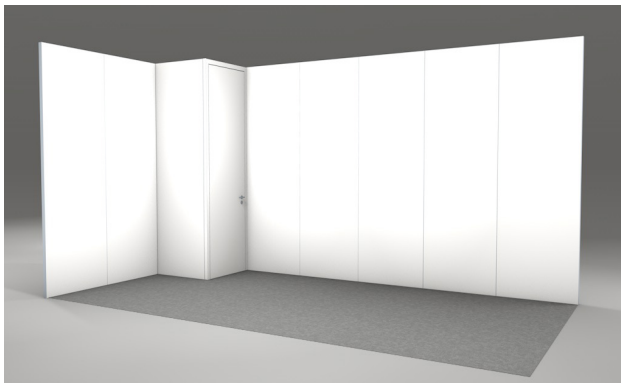

CHRITTO

BOOTH IN A BOX

CORNER BOOTH

Rental cost: \$4,750 (net)
Purchase cost: \$6,946

CORNER 9 sqm

- 3 x 3 m floor space
- Wall height 3 m
- 1 sqm compartment (lockable)
- Carpet (color of choice)
- Spotlights
- Graphics
- Rent including assembly, plus shipping
- Purchase opt. assembly, plus shipping

Rental cost: \$5,320 (net)
Purchase cost: \$8,530

CORNER 16 sqm

- 4 x 4 m floor space
- Wall height 3 m
- 1 sqm compartment (lockable)
- Carpet (color of choice)
- Spotlights
- Graphics
- Rent including assembly, plus shipping
- Purchase opt. assembly, plus shipping

Rental cost: \$5,640 (net)
Purchase cost: \$9,357

CORNER 18 sqm

- 6 x 3 m floor space
- Wall height 3 m
- 1 sqm compartment (lockable)
- Carpet (color of choice)
- Spotlights
- Graphics
- Rent including assembly, plus shipping
- Purchase opt. assembly, plus shipping

Rental cost: \$5,670 (net)

Purchase cost: \$9,384

CORNER 20 sqm

- 5 x 4 m floor space
- Wall height 3 m
- 1 sqm compartment (lockable)
- Carpet (color of choice)
- Spotlights
- Graphics
- Rent including assembly, plus shipping
- Purchase opt. assembly, plus shipping