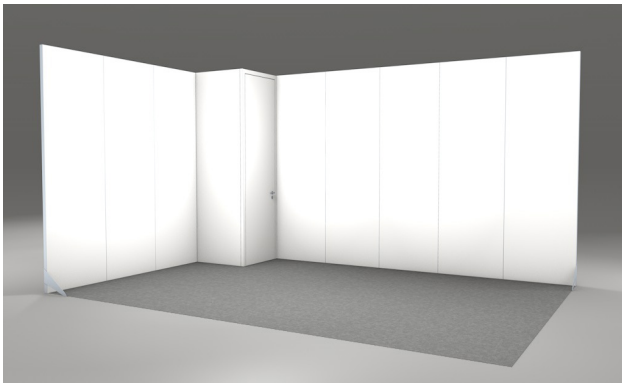

Rental cost: \$5,320 (net)
Purchase cost: \$8,530

CORNER 16 sqm

- 4 x 4 m floor space
- Wall height 3 m
- 1 sqm compartment (lockable)
- Carpet (color of choice)
- Spotlights
- Graphics
- Rent including assembly, plus shipping
- Purchase opt. assembly, plus shipping

Rental cost: \$5,640 (net)
Purchase cost: \$9,357

CORNER 18 sqm

- 6 x 3 m floor space
- Wall height 3 m
- 1 sqm compartment (lockable)
- Carpet (color of choice)
- Spotlights
- Graphics
- Rent including assembly, plus shipping
- Purchase opt. assembly, plus shipping

Rental cost: \$5,670 (net)

Purchase cost: \$9,384

CORNER 20 sqm

- 5 x 4 m floor space
- Wall height 3 m
- 1 sqm compartment (lockable)
- Carpet (color of choice)
- Spotlights
- Graphics
- Rent including assembly, plus shipping
- Purchase opt. assembly, plus shipping

Rental cost: \$5,960 (net)

Purchase cost: \$10,206

CORNER 24 sqm

- 6 x 4 m floor space
- Wall height 3 m
- 1 sqm compartment (lockable)
- Carpet (color of choice)
- Spotlights
- Graphics
- Rent including assembly, plus shipping
- Purchase opt. assembly, plus shipping