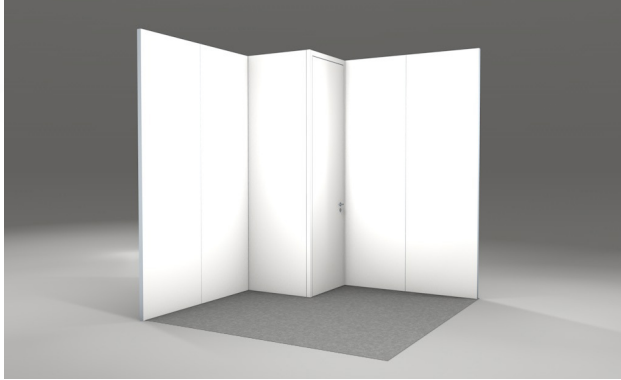

CHRITTO

BOOTH IN A BOX

CORNER BOOTH

Rental cost: \$4,750 (net)
Purchase cost: \$6,946

CORNER 9 sqm

- 3 x 3 m floor space
- Wall height 3 m
- 1 sqm compartment (lockable)
- Carpet (color of choice)
- Spotlights
- Graphics
- Rent including assembly, plus shipping
- Purchase opt. assembly, plus shipping

Rental cost: \$5,320 (net)
Purchase cost: \$8,530

CORNER 16 sqm

- 4 x 4 m floor space
- Wall height 3 m
- 1 sqm compartment (lockable)
- Carpet (color of choice)
- Spotlights
- Graphics
- Rent including assembly, plus shipping
- Purchase opt. assembly, plus shipping

Rental cost: \$5,640 (net)
Purchase cost: \$9,357

CORNER 18 sqm

- 6 x 3 m floor space
- Wall height 3 m
- 1 sqm compartment (lockable)
- Carpet (color of choice)
- Spotlights
- Graphics
- Rent including assembly, plus shipping
- Purchase opt. assembly, plus shipping

Rental cost: \$5,670 (net)

Purchase cost: \$9,384

CORNER 20 sqm

- 5 x 4 m floor space
- Wall height 3 m
- 1 sqm compartment (lockable)
- Carpet (color of choice)
- Spotlights
- Graphics
- Rent including assembly, plus shipping
- Purchase opt. assembly, plus shipping