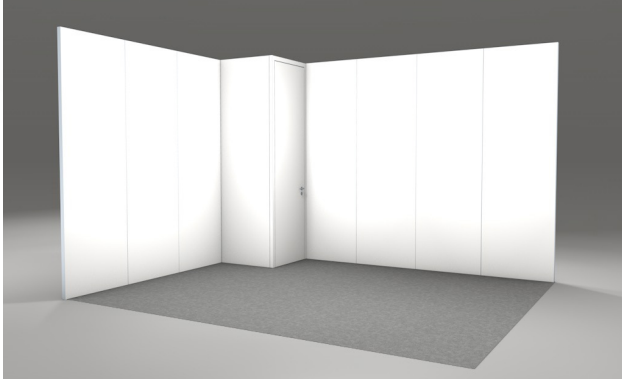

CHRITTO

BOOTH IN A BOX

CORNER BOOTH

Rental cost: \$4,750 (net)
Purchase cost: \$6,946

CORNER 9 sqm

- 3 x 3 m floor space
- Wall height 3 m
- 1 sqm compartment (lockable)
- Carpet (color of choice)
- Spotlights
- Graphics
- Rent including assembly, plus shipping
- Purchase opt. assembly, plus shipping

Rental cost: \$5,320 (net)
Purchase cost: \$8,530

CORNER 16 sqm

- 4 x 4 m floor space
- Wall height 3 m
- 1 sqm compartment (lockable)
- Carpet (color of choice)
- Spotlights
- Graphics
- Rent including assembly, plus shipping
- Purchase opt. assembly, plus shipping

Rental cost: \$5,640 (net)
Purchase cost: \$9,357

CORNER 18 sqm

- 6 x 3 m floor space
- Wall height 3 m
- 1 sqm compartment (lockable)
- Carpet (color of choice)
- Spotlights
- Graphics
- Rent including assembly, plus shipping
- Purchase opt. assembly, plus shipping

Rental cost: \$5,670 (net)

Purchase cost: \$9,384

CORNER 20 sqm

- 5 x 4 m floor space
- Wall height 3 m
- 1 sqm compartment (lockable)
- Carpet (color of choice)
- Spotlights
- Graphics
- Rent including assembly, plus shipping
- Purchase opt. assembly, plus shipping